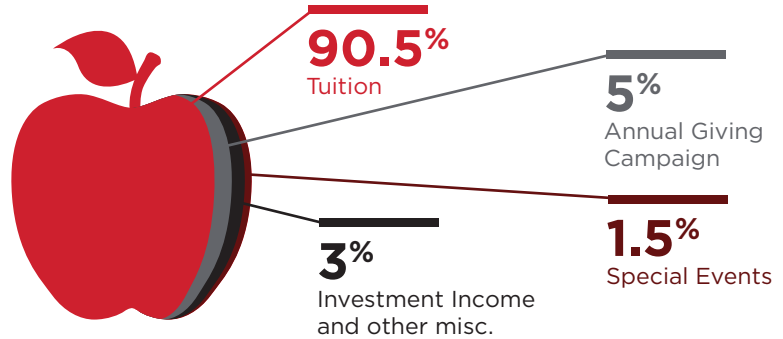

# ALMADEN COUNTRY DAY SCHOOL

## ANNUAL GIVING CAMPAIGN

Supporting every student, every teacher, every day.

### ANNUAL GIVING HELPS CLOSE THE TUITION GAP

Every year, there is a variance (or gap) between what families pay in tuition per child and the actual cost in educating each ACDS student. The Annual Giving Campaign is the largest and most important fundraising effort that helps bridge the tuition gap.